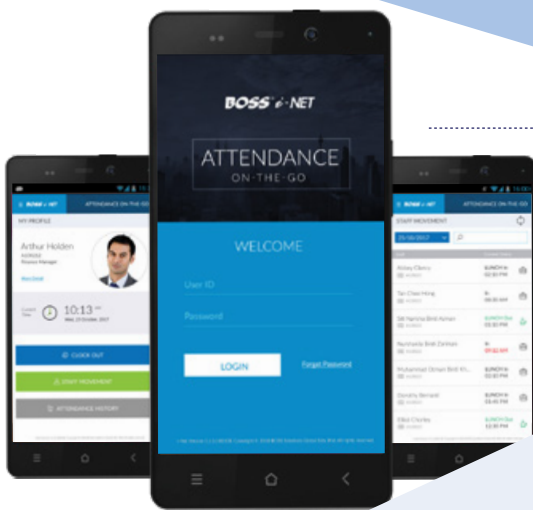

WORK FROM HOME?

DON'T WORRY,
WE ARE CONNECTED!

- Work remotely with BOSS
- 30 years' experience in workforce management
- Your HR process continues during COVID-19!

BOSS HR CONNECT APP
access to HR data anytime,
anywhere

BEST LUCK FOR
THE DAYS TO COME &
STAY SAFE.

Payroll

- View/download payslip easily
- Advanced payroll formula builder
- Covered country statutory requirements
- LHDN approved

Leave

- Apply leave via mobile app
- Regulate leave policies, rules and restrictions, and manage various leave types and absences.
- Comprehensive leave calendar

Time & Attendance Management

- Real-time attendance records
- Automate overtime calculation with definable formulas
- Intelligent geo-tracker/real-time upload photo for attendance validation purpose

Claim